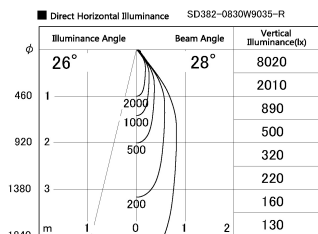

Item no. SD382-0830W9035-R

Series Name: Reflector type cylinder arm tracklight (UL Track) (SD382-R)

Installation	Track mount
Type	Reflector type tracklight : Cylinder Arm type
Fixture wattage	7.5W
Beam angle	28 deg
Color Temp.	3500K
CRI	Ra>90
Luminous	725 lm
Body	Die-cast aluminum alloy
Body finish	White
Trim finish	N/A
Reflector finish	N/A
IP Rate	IP20
Light source	COB module
Input Voltage	AC220~240V
Dimming Type	Non-Dimmable
Certificate	CE,CCC
Cut Hole	N/A