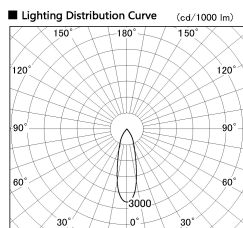

Item no. SD382-0830W9035-R

Series Name: Reflector type cylinder arm tracklight (UL Track) (SD382-R)

Installation	Track mount
Type	Reflector type tracklight : Cylinder Arm type
Fixture wattage	7.5W
Beam angle	28 deg
Color Temp.	3500K
CRI	Ra>90
Luminous	725 lm
Body	Die-cast aluminum alloy
Body finish	White
Trim finish	N/A
Reflector finish	N/A
IP Rate	IP20
Light source	COB module
Input Voltage	AC220~240V
Dimming Type	Non-Dimmable
Certificate	CE,CCC
Cut Hole	N/A