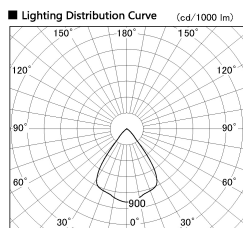

Item no. SD382-0860W9035-R

Series Name: Reflector type cylinder arm tracklight (UL Track) (SD382-R)

Installation	Track mount
Type	Reflector type tracklight : Cylinder Arm type
Fixture wattage	7.5W
Beam angle	71 deg
Color Temp.	3500K
CRI	Ra>90
Luminous	634 lm
Body	Die-castaluminumalloy
Body finish	White
Trim finish	N/A
Reflector finish	N/A
IP Rate	IP20
Light source	COB module
Input Voltage	AC220~240V
Dimming Type	Non-Dimmable
Certificate	CE,CCC
Cut Hole	N/A