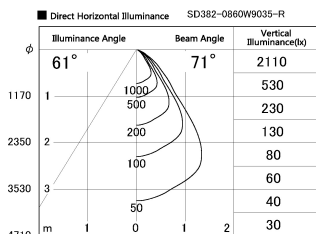

Item no. SD382-0860W9035-R

Series Name: Reflector type cylinder arm tracklight (UL Track) (SD382-R)

Installation	Track mount
Type	Reflector type tracklight : Cylinder Arm type
Fixture wattage	7.5W
Beam angle	71 deg
Color Temp.	3500K
CRI	Ra>90
Luminous	634 lm
Body	Die-castaluminumalloy
Body finish	White
Trim finish	N/A
Reflector finish	N/A
IP Rate	IP20
Light source	COB module
Input Voltage	AC220~240V
Dimming Type	Non-Dimmable
Certificate	CE,CCC
Cut Hole	N/A