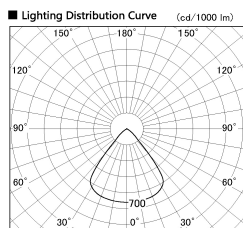

Item no. SD382-3560W9040-R

Series Name: Reflector type cylinder arm tracklight (UL Track) (SD382-R)

Installation	Track mount
Type	Reflector type tracklight : Cylinder Arm type
Fixture wattage	36W
Beam angle	79 deg
Color Temp.	4000K
CRI	Ra>90
Luminous	3348 lm
Body	Die-castaluminumalloy
Body finish	White
Trim finish	N/A
Reflector finish	N/A
IP Rate	IP20
Light source	COB module
Input Voltage	AC220~240V
Dimming Type	Non-Dimmable
Certificate	CE,CCC
Cut Hole	N/A