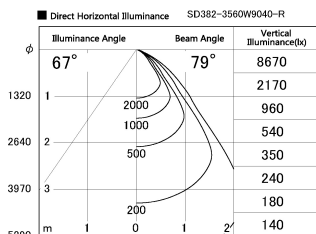

Item no. SD382-3560W9040-R

Series Name: Reflector type cylinder arm tracklight (UL Track) (SD382-R)

Installation	Track mount
Type	Reflector type tracklight : Cylinder Arm type
Fixture wattage	36W
Beam angle	79 deg
Color Temp.	4000K
CRI	Ra>90
Luminous	3348 lm
Body	Die-castaluminumalloy
Body finish	White
Trim finish	N/A
Reflector finish	N/A
IP Rate	IP20
Light source	COB module
Input Voltage	AC220~240V
Dimming Type	Non-Dimmable
Certificate	CE,CCC
Cut Hole	N/A