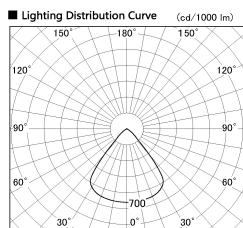

Item no. SD382-2860W9040-R

Series Name: Reflector type cylinder arm tracklight (UL Track) (SD382-R)

Installation	Track mount
Type	Reflector type tracklight : Cylinder Arm type
Fixture wattage	28W
Beam angle	79 deg
Color Temp.	4000K
CRI	Ra>90
Luminous	2655 lm
Body	Die-castaluminumalloy
Body finish	White
Trim finish	N/A
Reflector finish	N/A
IP Rate	IP20
Light source	COB module
Input Voltage	AC220~240V
Dimming Type	Non-Dimmable
Certificate	CE,CCC
Cut Hole	N/A