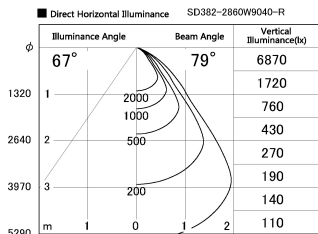

Item no. SD382-2860W9040-R

Series Name: Reflector type cylinder arm tracklight (UL Track) (SD382-R)

Installation	Track mount
Type	Reflector type tracklight : Cylinder Arm type
Fixture wattage	28W
Beam angle	79 deg
Color Temp.	4000K
CRI	Ra>90
Luminous	2655 lm
Body	Die-castaluminumalloy
Body finish	White
Trim finish	N/A
Reflector finish	N/A
IP Rate	IP20
Light source	COB module
Input Voltage	AC220~240V
Dimming Type	Non-Dimmable
Certificate	CE,CCC
Cut Hole	N/A