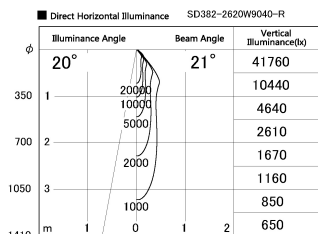

Item no. SD382-2620W9040-R

Series Name: Reflector type cylinder arm tracklight (UL Track) (SD382-R)

Installation	Track mount
Type	Reflector type tracklight : Cylinder Arm type
Fixture wattage	24W
Beam angle	21 deg
Color Temp.	4000K
CRI	Ra>90
Luminous	2632 lm
Body	Die-castaluminumalloy
Body finish	White
Trim finish	N/A
Reflector finish	N/A
IP Rate	IP20
Light source	COB module
Input Voltage	AC220~240V
Dimming Type	Non-Dimmable
Certificate	CE,CCC
Cut Hole	N/A