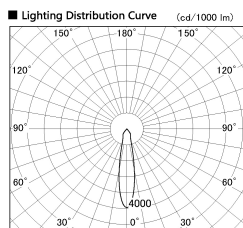

Item no. SD382-2620W9040-R

Series Name: Reflector type cylinder arm tracklight (UL Track) (SD382-R)

Installation	Track mount
Type	Reflector type tracklight : Cylinder Arm type
Fixture wattage	24W
Beam angle	21 deg
Color Temp.	4000K
CRI	Ra>90
Luminous	2632 lm
Body	Die-castaluminumalloy
Body finish	White
Trim finish	N/A
Reflector finish	N/A
IP Rate	IP20
Light source	COB module
Input Voltage	AC220~240V
Dimming Type	Non-Dimmable
Certificate	CE,CCC
Cut Hole	N/A