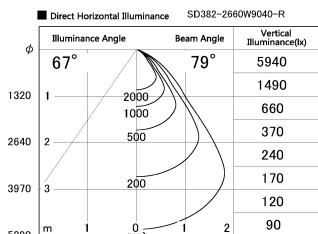

Item no. SD382-2660W9040-R

Series Name: Reflector type cylinder arm tracklight (UL Track) (SD382-R)

Installation	Track mount
Type	Reflector type tracklight : Cylinder Arm type
Fixture wattage	24W
Beam angle	79 deg
Color Temp.	4000K
CRI	Ra>90
Luminous	2296 lm
Body	Die-castaluminumalloy
Body finish	White
Trim finish	N/A
Reflector finish	N/A
IP Rate	IP20
Light source	COB module
Input Voltage	AC220~240V
Dimming Type	Non-Dimmable
Certificate	CE,CCC
Cut Hole	N/A