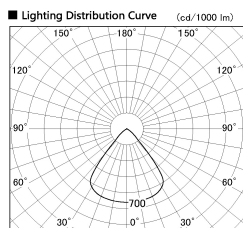

Item no. SD382-2660W9040-R

Series Name: Reflector type cylinder arm tracklight (UL Track) (SD382-R)

Installation	Track mount
Type	Reflector type tracklight : Cylinder Arm type
Fixture wattage	24W
Beam angle	79 deg
Color Temp.	4000K
CRI	Ra>90
Luminous	2296 lm
Body	Die-castaluminumalloy
Body finish	White
Trim finish	N/A
Reflector finish	N/A
IP Rate	IP20
Light source	COB module
Input Voltage	AC220~240V
Dimming Type	Non-Dimmable
Certificate	CE,CCC
Cut Hole	N/A