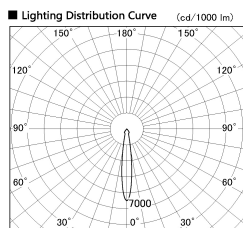

Item no. SD382-2015W9040-R

Series Name: Reflector type cylinder arm tracklight (UL Track) (SD382-R)

■ Direct Horizontal Illuminance SD382-2015W9040-R

Illuminance Angle	Beam Angle	Vertical Illuminance(lx)
14°	15°	52390
1		13100
20000		5820
10000		3270
5000		2100
2000		1460
1070		1070
820		820

Installation	Track mount
Type	Reflector type tracklight : Cylinder Arm type
Fixture wattage	21W
Beam angle	15 deg
Color Temp.	4000K
CRI	Ra>90
Luminous	2065 lm
Body	Die-castaluminumalloy
Body finish	White
Trim finish	N/A
Reflector finish	N/A
IP Rate	IP20
Light source	COB module
Input Voltage	AC220~240V
Dimming Type	Non-Dimmable
Certificate	CE,CCC
Cut Hole	N/A