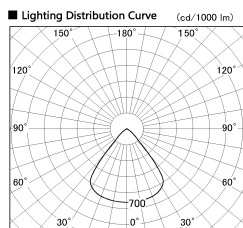

Item no. SD382-2060W9040-R

Series Name: Reflector type cylinder arm tracklight (UL Track) (SD382-R)

Installation	Track mount
Type	Reflector type tracklight : Cylinder Arm type
Fixture wattage	21W
Beam angle	79 deg
Color Temp.	4000K
CRI	Ra>90
Luminous	1931 lm
Body	Die-castaluminumalloy
Body finish	White
Trim finish	N/A
Reflector finish	N/A
IP Rate	IP20
Light source	COB module
Input Voltage	AC220~240V
Dimming Type	Non-Dimmable
Certificate	CE,CCC
Cut Hole	N/A