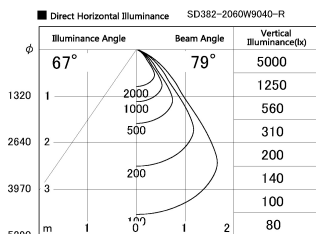

Item no. SD382-2060W9040-R

Series Name: Reflector type cylinder arm tracklight (UL Track) (SD382-R)

Installation	Track mount
Type	Reflector type tracklight : Cylinder Arm type
Fixture wattage	21W
Beam angle	79 deg
Color Temp.	4000K
CRI	Ra>90
Luminous	1931 lm
Body	Die-castaluminumalloy
Body finish	White
Trim finish	N/A
Reflector finish	N/A
IP Rate	IP20
Light source	COB module
Input Voltage	AC220~240V
Dimming Type	Non-Dimmable
Certificate	CE,CCC
Cut Hole	N/A