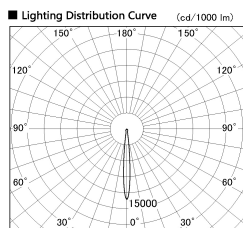

Item no. SD382-2810B9027-R

Series Name: Reflector type cylinder arm tracklight (UL Track) (SD382-R)

■ Direct Horizontal Illuminance SD382-2810B9027-R

φ	Illuminance Angle	Beam Angle	Vertical Illuminance(lx)
170	10°	10°	118990
1	50000		29750
	20000		13220
340	10000		7440
2	5000		4760
520			3310
3			2430
690			1860

Installation	Track mount
Type	Reflector type tracklight : Cylinder Arm type
Fixture wattage	28W
Beam angle	10 deg
Color Temp.	2700K
CRI	Ra>90
Luminous	2230 lm
Body	Die-castaluminumalloy
Body finish	Black
Trim finish	N/A
Reflector finish	N/A
IP Rate	IP20
Light source	COB module
Input Voltage	AC220~240V
Dimming Type	Non-Dimmable
Certificate	CE,CCC
Cut Hole	N/A