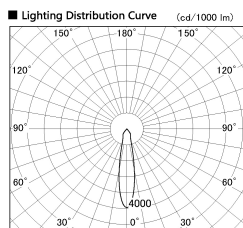

Item no. SD382-2820B9027-R

Series Name: Reflector type cylinder arm tracklight (UL Track) (SD382-R)

Installation	Track mount
Type	Reflector type tracklight : Cylinder Arm type
Fixture wattage	28W
Beam angle	21 deg
Color Temp.	2700K
CRI	Ra>90
Luminous	2970 lm
Body	Die-castaluminumalloy
Body finish	Black
Trim finish	N/A
Reflector finish	N/A
IP Rate	IP20
Light source	COB module
Input Voltage	AC220~240V
Dimming Type	Non-Dimmable
Certificate	CE,CCC
Cut Hole	N/A