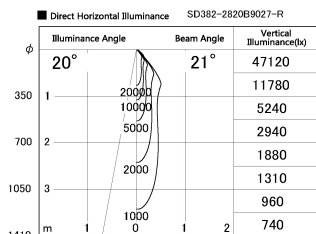

Item no. SD382-2820B9027-R

Series Name: Reflector type cylinder arm tracklight (UL Track) (SD382-R)

Installation	Track mount
Type	Reflector type tracklight : Cylinder Arm type
Fixture wattage	28W
Beam angle	21 deg
Color Temp.	2700K
CRI	Ra>90
Luminous	2970 lm
Body	Die-castaluminumalloy
Body finish	Black
Trim finish	N/A
Reflector finish	N/A
IP Rate	IP20
Light source	COB module
Input Voltage	AC220~240V
Dimming Type	Non-Dimmable
Certificate	CE,CCC
Cut Hole	N/A