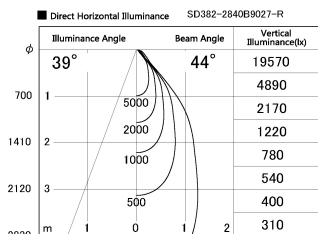

Item no. SD382-2840B9027-R

Series Name: Reflector type cylinder arm tracklight (UL Track) (SD382-R)

Installation	Track mount
Type	Reflector type tracklight : Cylinder Arm type
Fixture wattage	28W
Beam angle	44 deg
Color Temp.	2700K
CRI	Ra>90
Luminous	3010 lm
Body	Die-castaluminumalloy
Body finish	Black
Trim finish	N/A
Reflector finish	N/A
IP Rate	IP20
Light source	COB module
Input Voltage	AC220~240V
Dimming Type	Non-Dimmable
Certificate	CE,CCC
Cut Hole	N/A