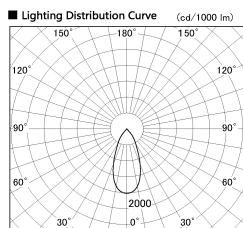

Item no. SD382-2840B9027-R

Series Name: Reflector type cylinder arm tracklight (UL Track) (SD382-R)

Installation	Track mount
Type	Reflector type tracklight : Cylinder Arm type
Fixture wattage	28W
Beam angle	44 deg
Color Temp.	2700K
CRI	Ra>90
Luminous	3010 lm
Body	Die-castaluminumalloy
Body finish	Black
Trim finish	N/A
Reflector finish	N/A
IP Rate	IP20
Light source	COB module
Input Voltage	AC220~240V
Dimming Type	Non-Dimmable
Certificate	CE,CCC
Cut Hole	N/A