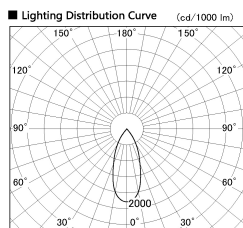

Item no. SD382-2540B9027-R

Series Name: Reflector type cylinder arm tracklight (UL Track) (SD382-R)

Installation	Track mount
Type	Reflector type tracklight : Cylinder Arm type
Fixture wattage	24W
Beam angle	40 deg
Color Temp.	2700K
CRI	Ra>90
Luminous	2365 lm
Body	Die-castaluminumalloy
Body finish	Black
Trim finish	N/A
Reflector finish	N/A
IP Rate	IP20
Light source	COB module
Input Voltage	AC220~240V
Dimming Type	Non-Dimmable
Certificate	CE,CCC
Cut Hole	N/A