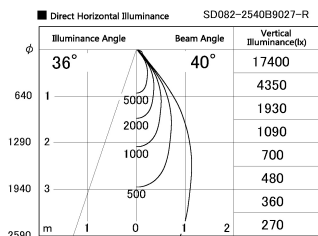

Item no. SD382-2540B9027-R

Series Name: Reflector type cylinder arm tracklight (UL Track) (SD382-R)

Installation	Track mount
Type	Reflector type tracklight : Cylinder Arm type
Fixture wattage	24W
Beam angle	40 deg
Color Temp.	2700K
CRI	Ra>90
Luminous	2365 lm
Body	Die-castaluminumalloy
Body finish	Black
Trim finish	N/A
Reflector finish	N/A
IP Rate	IP20
Light source	COB module
Input Voltage	AC220~240V
Dimming Type	Non-Dimmable
Certificate	CE,CCC
Cut Hole	N/A