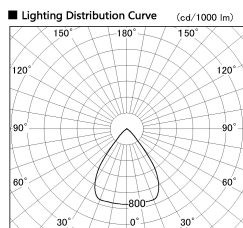

Item no. SD382-2560B9027-R

Series Name: Reflector type cylinder arm tracklight (UL Track) (SD382-R)

Installation	Track mount
Type	Reflector type tracklight : Cylinder Arm type
Fixture wattage	24W
Beam angle	73 deg
Color Temp.	2700K
CRI	Ra>90
Luminous	1973 lm
Body	Die-cast aluminum alloy
Body finish	Black
Trim finish	N/A
Reflector finish	N/A
IP Rate	IP20
Light source	COB module
Input Voltage	AC220~240V
Dimming Type	Non-Dimmable
Certificate	CE,CCC
Cut Hole	N/A