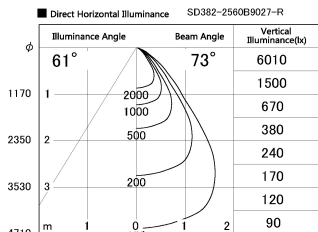

Item no. SD382-2560B9027-R

Series Name: Reflector type cylinder arm tracklight (UL Track) (SD382-R)

Installation	Track mount
Type	Reflector type tracklight : Cylinder Arm type
Fixture wattage	24W
Beam angle	73 deg
Color Temp.	2700K
CRI	Ra>90
Luminous	1973 lm
Body	Die-cast aluminum alloy
Body finish	Black
Trim finish	N/A
Reflector finish	N/A
IP Rate	IP20
Light source	COB module
Input Voltage	AC220~240V
Dimming Type	Non-Dimmable
Certificate	CE,CCC
Cut Hole	N/A