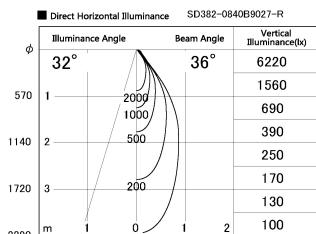

Item no. SD382-0840B9027-R

Series Name: Reflector type cylinder arm tracklight (UL Track) (SD382-R)

Installation	Track mount
Type	Reflector type tracklight : Cylinder Arm type
Fixture wattage	7.5W
Beam angle	36 deg
Color Temp.	2700K
CRI	Ra>90
Luminous	717 lm
Body	Die-cast aluminum alloy
Body finish	Black
Trim finish	N/A
Reflector finish	N/A
IP Rate	IP20
Light source	COB module
Input Voltage	AC220~240V
Dimming Type	Non-Dimmable
Certificate	CE,CCC
Cut Hole	N/A