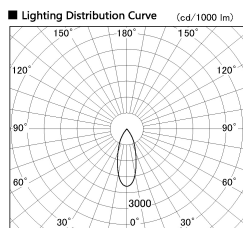

Item no. SD382-0840B9027-R

Series Name: Reflector type cylinder arm tracklight (UL Track) (SD382-R)

Installation	Track mount
Type	Reflector type tracklight : Cylinder Arm type
Fixture wattage	7.5W
Beam angle	36 deg
Color Temp.	2700K
CRI	Ra>90
Luminous	717 lm
Body	Die-cast aluminum alloy
Body finish	Black
Trim finish	N/A
Reflector finish	N/A
IP Rate	IP20
Light source	COB module
Input Voltage	AC220~240V
Dimming Type	Non-Dimmable
Certificate	CE,CCC
Cut Hole	N/A