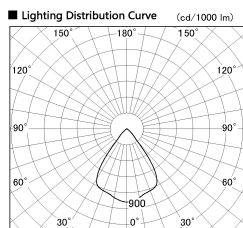

Item no. SD382-0860B9027-R

Series Name: Reflector type cylinder arm tracklight (UL Track) (SD382-R)

Installation	Track mount
Type	Reflector type tracklight : Cylinder Arm type
Fixture wattage	7.5W
Beam angle	71 deg
Color Temp.	2700K
CRI	Ra>90
Luminous	627 lm
Body	Die-castaluminumalloy
Body finish	Black
Trim finish	N/A
Reflector finish	N/A
IP Rate	IP20
Light source	COB module
Input Voltage	AC220~240V
Dimming Type	Non-Dimmable
Certificate	CE,CCC
Cut Hole	N/A