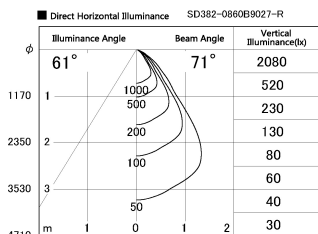

Item no. SD382-0860B9027-R

Series Name: Reflector type cylinder arm tracklight (UL Track) (SD382-R)

Installation	Track mount
Type	Reflector type tracklight : Cylinder Arm type
Fixture wattage	7.5W
Beam angle	71 deg
Color Temp.	2700K
CRI	Ra>90
Luminous	627 lm
Body	Die-castaluminumalloy
Body finish	Black
Trim finish	N/A
Reflector finish	N/A
IP Rate	IP20
Light source	COB module
Input Voltage	AC220~240V
Dimming Type	Non-Dimmable
Certificate	CE,CCC
Cut Hole	N/A