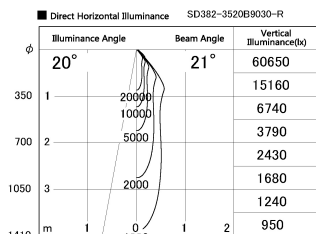

Item no. SD382-3520B9030-R

Series Name: Reflector type cylinder arm tracklight (UL Track) (SD382-R)

Installation	Track mount
Type	Reflector type tracklight : Cylinder Arm type
Fixture wattage	36W
Beam angle	21 deg
Color Temp.	3000K
CRI	Ra>90
Luminous	3823 lm
Body	Die-castaluminumalloy
Body finish	Black
Trim finish	N/A
Reflector finish	N/A
IP Rate	IP20
Light source	COB module
Input Voltage	AC220~240V
Dimming Type	Non-Dimmable
Certificate	CE,CCC
Cut Hole	N/A