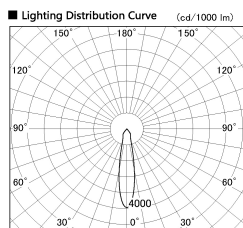

Item no. SD382-3520B9030-R

Series Name: Reflector type cylinder arm tracklight (UL Track) (SD382-R)

Installation	Track mount
Type	Reflector type tracklight : Cylinder Arm type
Fixture wattage	36W
Beam angle	21 deg
Color Temp.	3000K
CRI	Ra>90
Luminous	3823 lm
Body	Die-castaluminumalloy
Body finish	Black
Trim finish	N/A
Reflector finish	N/A
IP Rate	IP20
Light source	COB module
Input Voltage	AC220~240V
Dimming Type	Non-Dimmable
Certificate	CE,CCC
Cut Hole	N/A