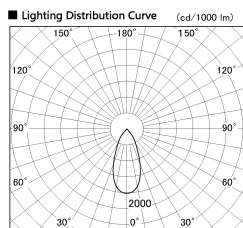

Item no. SD382-3540B9030-R

Series Name: Reflector type cylinder arm tracklight (UL Track) (SD382-R)

Installation	Track mount
Type	Reflector type tracklight : Cylinder Arm type
Fixture wattage	36W
Beam angle	44 deg
Color Temp.	3000K
CRI	Ra>90
Luminous	3873 lm
Body	Die-castaluminumalloy
Body finish	Black
Trim finish	N/A
Reflector finish	N/A
IP Rate	IP20
Light source	COB module
Input Voltage	AC220~240V
Dimming Type	Non-Dimmable
Certificate	CE,CCC
Cut Hole	N/A