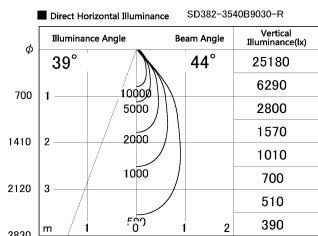

Item no. SD382-3540B9030-R

Series Name: Reflector type cylinder arm tracklight (UL Track) (SD382-R)

Installation	Track mount
Type	Reflector type tracklight : Cylinder Arm type
Fixture wattage	36W
Beam angle	44 deg
Color Temp.	3000K
CRI	Ra>90
Luminous	3873 lm
Body	Die-castaluminumalloy
Body finish	Black
Trim finish	N/A
Reflector finish	N/A
IP Rate	IP20
Light source	COB module
Input Voltage	AC220~240V
Dimming Type	Non-Dimmable
Certificate	CE,CCC
Cut Hole	N/A