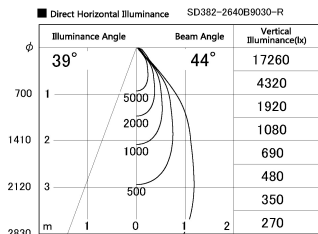

Item no. SD382-2640B9030-R

Series Name: Reflector type cylinder arm tracklight (UL Track) (SD382-R)

Installation	Track mount
Type	Reflector type tracklight : Cylinder Arm type
Fixture wattage	24W
Beam angle	44 deg
Color Temp.	3000K
CRI	Ra>90
Luminous	2656 lm
Body	Die-cast aluminum alloy
Body finish	Black
Trim finish	N/A
Reflector finish	N/A
IP Rate	IP20
Light source	COB module
Input Voltage	AC220~240V
Dimming Type	Non-Dimmable
Certificate	CE,CCC
Cut Hole	N/A