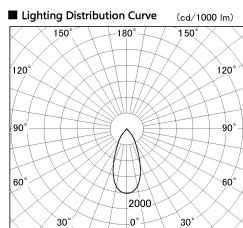

Item no. SD382-2640B9030-R

Series Name: Reflector type cylinder arm tracklight (UL Track) (SD382-R)

Installation	Track mount
Type	Reflector type tracklight : Cylinder Arm type
Fixture wattage	24W
Beam angle	44 deg
Color Temp.	3000K
CRI	Ra>90
Luminous	2656 lm
Body	Die-cast aluminum alloy
Body finish	Black
Trim finish	N/A
Reflector finish	N/A
IP Rate	IP20
Light source	COB module
Input Voltage	AC220~240V
Dimming Type	Non-Dimmable
Certificate	CE,CCC
Cut Hole	N/A