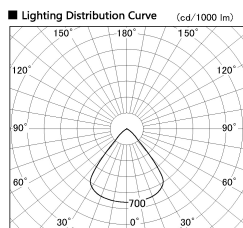

Item no. SD382-2660B9030-R

Series Name: Reflector type cylinder arm tracklight (UL Track) (SD382-R)

Installation	Track mount
Type	Reflector type tracklight : Cylinder Arm type
Fixture wattage	24W
Beam angle	79 deg
Color Temp.	3000K
CRI	Ra>90
Luminous	2287 lm
Body	Die-castaluminumalloy
Body finish	Black
Trim finish	N/A
Reflector finish	N/A
IP Rate	IP20
Light source	COB module
Input Voltage	AC220~240V
Dimming Type	Non-Dimmable
Certificate	CE,CCC
Cut Hole	N/A