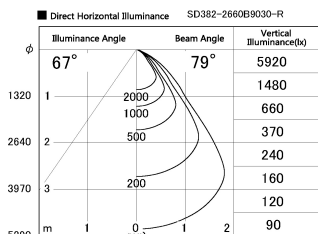

Item no. SD382-2660B9030-R

Series Name: Reflector type cylinder arm tracklight (UL Track) (SD382-R)

Installation	Track mount
Type	Reflector type tracklight : Cylinder Arm type
Fixture wattage	24W
Beam angle	79 deg
Color Temp.	3000K
CRI	Ra>90
Luminous	2287 lm
Body	Die-castaluminumalloy
Body finish	Black
Trim finish	N/A
Reflector finish	N/A
IP Rate	IP20
Light source	COB module
Input Voltage	AC220~240V
Dimming Type	Non-Dimmable
Certificate	CE,CCC
Cut Hole	N/A