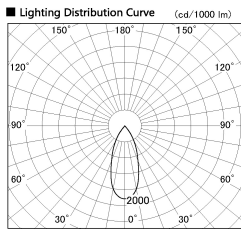

Item no. SD382-2540B9030-R

Series Name: Reflector type cylinder arm tracklight (UL Track) (SD382-R)

Installation	Track mount
Type	Reflector type tracklight : Cylinder Arm type
Fixture wattage	24W
Beam angle	40 deg
Color Temp.	3000K
CRI	Ra>90
Luminous	2413 lm
Body	Die-cast aluminum alloy
Body finish	Black
Trim finish	N/A
Reflector finish	N/A
IP Rate	IP20
Light source	COB module
Input Voltage	AC220~240V
Dimming Type	Non-Dimmable
Certificate	CE,CCC
Cut Hole	N/A