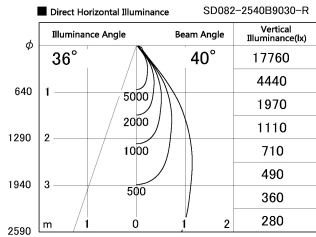

Item no. SD382-2540B9030-R

Series Name: Reflector type cylinder arm tracklight (UL Track) (SD382-R)

Installation	Track mount
Type	Reflector type tracklight : Cylinder Arm type
Fixture wattage	24W
Beam angle	40 deg
Color Temp.	3000K
CRI	Ra>90
Luminous	2413 lm
Body	Die-cast aluminum alloy
Body finish	Black
Trim finish	N/A
Reflector finish	N/A
IP Rate	IP20
Light source	COB module
Input Voltage	AC220~240V
Dimming Type	Non-Dimmable
Certificate	CE,CCC
Cut Hole	N/A