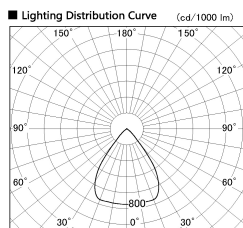

Item no. SD382-2560B9030-R

Series Name: Reflector type cylinder arm tracklight (UL Track) (SD382-R)

Installation	Track mount
Type	Reflector type tracklight : Cylinder Arm type
Fixture wattage	24W
Beam angle	73 deg
Color Temp.	3000K
CRI	Ra>90
Luminous	2013 lm
Body	Die-cast aluminum alloy
Body finish	Black
Trim finish	N/A
Reflector finish	N/A
IP Rate	IP20
Light source	COB module
Input Voltage	AC220~240V
Dimming Type	Non-Dimmable
Certificate	CE,CCC
Cut Hole	N/A