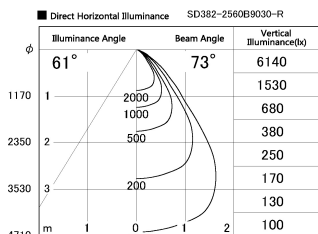

Item no. SD382-2560B9030-R

Series Name: Reflector type cylinder arm tracklight (UL Track) (SD382-R)

Installation	Track mount
Type	Reflector type tracklight : Cylinder Arm type
Fixture wattage	24W
Beam angle	73 deg
Color Temp.	3000K
CRI	Ra>90
Luminous	2013 lm
Body	Die-cast aluminum alloy
Body finish	Black
Trim finish	N/A
Reflector finish	N/A
IP Rate	IP20
Light source	COB module
Input Voltage	AC220~240V
Dimming Type	Non-Dimmable
Certificate	CE,CCC
Cut Hole	N/A