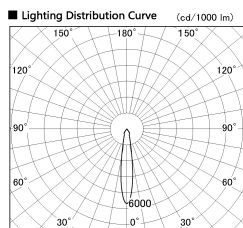

Item no. SD382-0815B9030-R

Series Name: Reflector type cylinder arm tracklight (UL Track) (SD382-R)

■ Direct Horizontal Illuminance SD382-0815B9030-R

Illuminance Angle	Beam Angle	Vertical Illuminance(lx)
17°	17°	15920
1	5000	3980
2	2000	1770
3	1000	1000
500	500	640
890	320	440
1190	250	320
m	1	0
	1	2

Installation	Track mount
Type	Reflector type tracklight : Cylinder Arm type
Fixture wattage	7.5W
Beam angle	17 deg
Color Temp.	3000K
CRI	Ra>90
Luminous	705 lm
Body	Die-castaluminumalloy
Body finish	Black
Trim finish	N/A
Reflector finish	N/A
IP Rate	IP20
Light source	COB module
Input Voltage	AC220~240V
Dimming Type	Non-Dimmable
Certificate	CE,CCC
Cut Hole	N/A