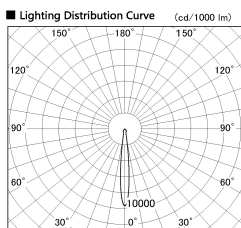

Item no. SD382-3515B9035-R

Series Name: Reflector type cylinder arm tracklight (UL Track) (SD382-R)

■ Direct Horizontal Illuminance SD382-3515B9035-R

φ	Illuminance Angle	Beam Angle	Vertical Illuminance(lx)
190	11°	12°	118530
1	50000		29630
	20000		13170
380	10000		7410
2			4740
570	5000		3290
3			2420
770	m	1 2.0 1 2	1850

Installation	Track mount
Type	Reflector type tracklight : Cylinder Arm type
Fixture wattage	36W
Beam angle	12 deg
Color Temp.	3500K
CRI	Ra>90
Luminous	3051 lm
Body	Die-castaluminumalloy
Body finish	Black
Trim finish	N/A
Reflector finish	N/A
IP Rate	IP20
Light source	COB module
Input Voltage	AC220~240V
Dimming Type	Non-Dimmable
Certificate	CE,CCC
Cut Hole	N/A