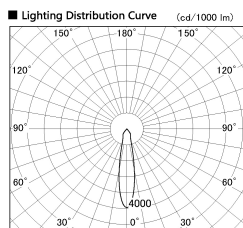

Item no. SD382-3520B9035-R

Series Name: Reflector type cylinder arm tracklight (UL Track) (SD382-R)

■ Direct Horizontal Illuminance SD382-3520B9035-R

Illuminance Angle	Beam Angle	Vertical Illuminance(lx)
20°	21°	60050
350	1	15010
700	2	6670
1050	3	3750
1410	m	2400
	1	1670
	2	1230
	3	940

Installation	Track mount
Type	Reflector type tracklight : Cylinder Arm type
Fixture wattage	36W
Beam angle	21 deg
Color Temp.	3500K
CRI	Ra>90
Luminous	3785 lm
Body	Die-castaluminumalloy
Body finish	Black
Trim finish	N/A
Reflector finish	N/A
IP Rate	IP20
Light source	COB module
Input Voltage	AC220~240V
Dimming Type	Non-Dimmable
Certificate	CE,CCC
Cut Hole	N/A