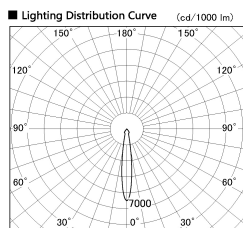

Item no. SD382-2815B9035-R

Series Name: Reflector type cylinder arm tracklight (UL Track) (SD382-R)

■ Direct Horizontal Illuminance SD382-2815B9035-R

Illuminance Angle	Beam Angle	Vertical Illuminance(lx)
14°	15°	71070
1		17770
20000		7900
10000		4440
5000		2840
2		1970
730		1450
3		1110
980	m	1 0 1 2

Installation	Track mount
Type	Reflector type tracklight : Cylinder Arm type
Fixture wattage	28W
Beam angle	15 deg
Color Temp.	3500K
CRI	Ra>90
Luminous	2801 lm
Body	Die-castaluminumalloy
Body finish	Black
Trim finish	N/A
Reflector finish	N/A
IP Rate	IP20
Light source	COB module
Input Voltage	AC220~240V
Dimming Type	Non-Dimmable
Certificate	CE,CCC
Cut Hole	N/A