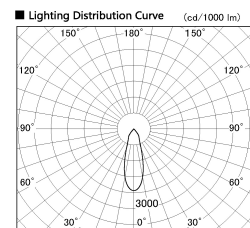

Item no. SD382-2630B9035-R

Series Name: Reflector type cylinder arm tracklight (UL Track) (SD382-R)

■ Direct Horizontal Illuminance SD382-2630B9035-R

Illuminance Angle	Beam Angle	Vertical Illuminance(lx)
30°	32°	24560
1		6140
530		2730
1070		1530
1600		980
2140		680
		500
		380

Installation	Track mount
Type	Reflector type tracklight : Cylinder Arm type
Fixture wattage	24W
Beam angle	32 deg
Color Temp.	3500K
CRI	Ra>90
Luminous	2630 lm
Body	Die-castaluminumalloy
Body finish	Black
Trim finish	N/A
Reflector finish	N/A
IP Rate	IP20
Light source	COB module
Input Voltage	AC220~240V
Dimming Type	Non-Dimmable
Certificate	CE,CCC
Cut Hole	N/A