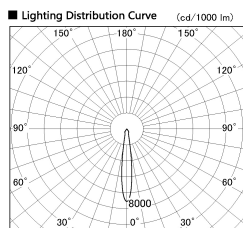

Item no. SD382-2515B9035-R

Series Name: Reflector type cylinder arm tracklight (UL Track) (SD382-R)

■ Direct Horizontal Illuminance SD382-2515B9035-R

φ	Illuminance Angle	Beam Angle	Vertical Illuminance(lx)
	14°	15°	55490
240	1	2000lx	13870
		1000lx	6170
490	2	500lx	3470
		200lx	2220
730	3	200lx	1540
		100lx	1130
980	m	1 1 0 1 1 2	870

Installation	Track mount
Type	Reflector type tracklight : Cylinder Arm type
Fixture wattage	24W
Beam angle	15 deg
Color Temp.	3500K
CRI	Ra>90
Luminous	1894 lm
Body	Die-castaluminumalloy
Body finish	Black
Trim finish	N/A
Reflector finish	N/A
IP Rate	IP20
Light source	COB module
Input Voltage	AC220~240V
Dimming Type	Non-Dimmable
Certificate	CE,CCC
Cut Hole	N/A