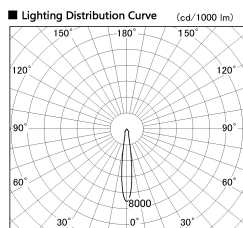

Item no. SD382-2515B9035-R

Series Name: Reflector type cylinder arm tracklight (UL Track) (SD382-R)

■ Direct Horizontal Illuminance SD382-2515B9035-R

φ	Illuminance Angle	Beam Angle	Vertical Illuminance(lx)
	14°	15°	55490
240	1	2000lx	13870
		1000lx	6170
490	2	500lx	3470
		200lx	2220
730	3	200lx	1540
		100lx	1130
980	m	1 1 0 0 1 1 2	870

Installation	Track mount
Type	Reflector type tracklight : Cylinder Arm type
Fixture wattage	24W
Beam angle	15 deg
Color Temp.	3500K
CRI	Ra>90
Luminous	1894 lm
Body	Die-castaluminumalloy
Body finish	Black
Trim finish	N/A
Reflector finish	N/A
IP Rate	IP20
Light source	COB module
Input Voltage	AC220~240V
Dimming Type	Non-Dimmable
Certificate	CE,CCC
Cut Hole	N/A