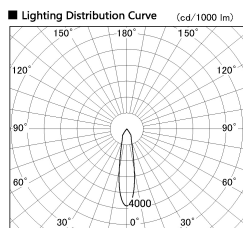

Item no. SD382-0820B9035-R

Series Name: Reflector type cylinder arm tracklight (UL Track) (SD382-R)

■ Direct Horizontal Illuminance SD382-0820B9035-R

Illuminance Angle	Beam Angle	Vertical Illuminance (lx)
20°	21°	10680
350	1	2670
700	2	1190
1050	3	670
1410	m	430
	1	300
	2	220
	3	170

Installation	Track mount
Type	Reflector type tracklight : Cylinder Arm type
Fixture wattage	7.5W
Beam angle	21 deg
Color Temp.	3500K
CRI	Ra>90
Luminous	687 lm
Body	Die-cast aluminum alloy
Body finish	Black
Trim finish	N/A
Reflector finish	N/A
IP Rate	IP20
Light source	COB module
Input Voltage	AC220~240V
Dimming Type	Non-Dimmable
Certificate	CE,CCC
Cut Hole	N/A