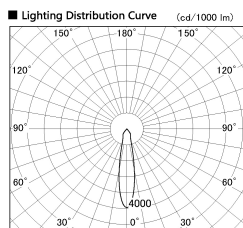

Item no. SD382-2620B9040-R

Series Name: Reflector type cylinder arm tracklight (UL Track) (SD382-R)

■ Direct Horizontal Illuminance SD382-2620B9040-R

Illuminance Angle	Beam Angle	Vertical Illuminance(lx)
20°	21°	41760
350	1	10440
700	2	4640
1050	3	2610
1410	m	1670
	1	1160
	0	850
	1	650
	2	

Installation	Track mount
Type	Reflector type tracklight : Cylinder Arm type
Fixture wattage	24W
Beam angle	21 deg
Color Temp.	4000K
CRI	Ra>90
Luminous	2632 lm
Body	Die-castaluminumalloy
Body finish	Black
Trim finish	N/A
Reflector finish	N/A
IP Rate	IP20
Light source	COB module
Input Voltage	AC220~240V
Dimming Type	Non-Dimmable
Certificate	CE,CCC
Cut Hole	N/A