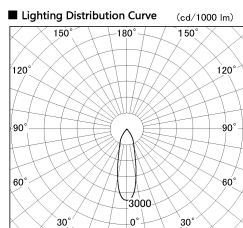

Item no. SD382-2530B9040-R

Series Name: Reflector type cylinder arm tracklight (UL Track) (SD382-R)

■ Direct Horizontal Illuminance SD082-2530B9040-R

φ	Illuminance Angle	Beam Angle	Vertical Illuminance(lx)
	26°	28°	25500
460	10000		6380
	5000		2830
920	2000		1590
	1000		1020
1380			710
			520
1840			400

Installation	Track mount
Type	Reflector type tracklight : Cylinder Arm type
Fixture wattage	24W
Beam angle	28 deg
Color Temp.	4000K
CRI	Ra>90
Luminous	2364 lm
Body	Die-castaluminumalloy
Body finish	Black
Trim finish	N/A
Reflector finish	N/A
IP Rate	IP20
Light source	COB module
Input Voltage	AC220~240V
Dimming Type	Non-Dimmable
Certificate	CE,CCC
Cut Hole	N/A