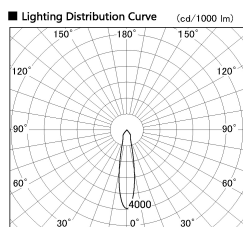

Item no. SD382-3520W9027-R-IK

Series Name: Cylinder Arm Reflector in-track tracklight.(SD382-R-IK)

Direct Horizontal Illuminance SD382-3520W9027-R-IK

Illuminance Angle	Beam Angle	Vertical Illuminance (lx)
20°	21°	59440
		14860
		6600
		3720
		2380
		1650
		1210
		930

Installation	Track mount
Type	Reflector type tracklight : Cylinder Arm type
Fixture wattage	36W
Beam angle	21deg
Color Temp.	2700K
CRI	Ra>90
Luminous	3747 lm
Body	Die-castaluminumalloy
Body finish	White
Trim finish	N/A
Reflector finish	N/A
IP Rate	IP20
Light source	COB module
Input Voltage	AC220~240V
Dimming Type	Non-Dimmable
Certificate	CE,CCC
Cut Hole	N/A