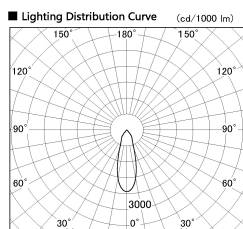

Item no. SD382-3530W9027-R-IK

Series Name: Cylinder Arm Reflector in-track tracklight.(SD382-R-IK)

■ Direct Horizontal Illuminance SD382-3530W9027-R-IK

Illuminance Angle	Beam Angle	Vertical Illuminance (lx)
30°	32°	35450
		8860
		3940
		2220
		1420
		980
		720
		550

Installation	Track mount
Type	Reflector type tracklight : Cylinder Arm type
Fixture wattage	36W
Beam angle	32deg
Color Temp.	2700K
CRI	Ra>90
Luminous	3797 lm
Body	Die-castaluminumalloy
Body finish	White
Trim finish	N/A
Reflector finish	N/A
IP Rate	IP20
Light source	COB module
Input Voltage	AC220~240V
Dimming Type	Non-Dimmable
Certificate	CE,CCC
Cut Hole	N/A