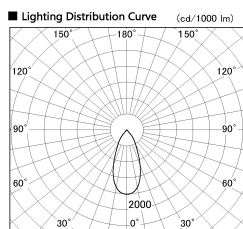

Item no. SD382-3540W9027-R-IK

Series Name: Cylinder Arm Reflector in-track tracklight.(SD382-R-IK)

■ Direct Horizontal Illuminance SD382-3540W9027-R-IK

φ	Illuminance Angle	Beam Angle	Vertical Illuminance (lx)
700	39°	44°	24680
1410			6170
2120			2740
2830			1540
			990
			690
			500
			390

Installation	Track mount
Type	Reflector type tracklight : Cylinder Arm type
Fixture wattage	36W
Beam angle	44deg
Color Temp.	2700K
CRI	Ra>90
Luminous	3796 lm
Body	Die-castaluminumalloy
Body finish	White
Trim finish	N/A
Reflector finish	N/A
IP Rate	IP20
Light source	COB module
Input Voltage	AC220~240V
Dimming Type	Non-Dimmable
Certificate	CE,CCC
Cut Hole	N/A