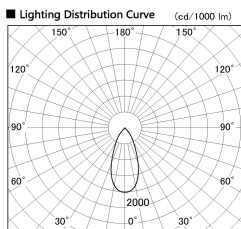

Item no. SD382-3540W9027-R-IK

Series Name: Cylinder Arm Reflector in-track tracklight.(SD382-R-IK)

Installation	Track mount
Type	Reflector type tracklight : Cylinder Arm type
Fixture wattage	36W
Beam angle	44deg
Color Temp.	2700K
CRI	Ra>90
Luminous	3796 lm
Body	Die-castaluminumalloy
Body finish	White
Trim finish	N/A
Reflector finish	N/A
IP Rate	IP20
Light source	COB module
Input Voltage	AC220~240V
Dimming Type	Non-Dimmable
Certificate	CE,CCC
Cut Hole	N/A