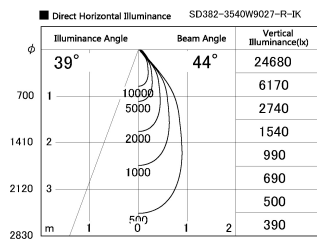

Item no. SD382-3540W9027-R-IK

Series Name: Cylinder Arm Reflector in-track tracklight.(SD382-R-IK)

Installation	Track mount
Type	Reflector type tracklight : Cylinder Arm type
Fixture wattage	36W
Beam angle	44deg
Color Temp.	2700K
CRI	Ra>90
Luminous	3796 lm
Body	Die-castaluminumalloy
Body finish	White
Trim finish	N/A
Reflector finish	N/A
IP Rate	IP20
Light source	COB module
Input Voltage	AC220~240V
Dimming Type	Non-Dimmable
Certificate	CE,CCC
Cut Hole	N/A