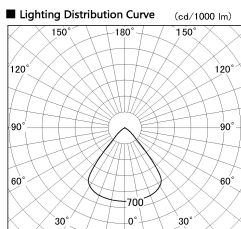

Item no. SD382-3560W9027-R-IK

Series Name: Cylinder Arm Reflector in-track tracklight.(SD382-R-IK)

Installation	Track mount
Type	Reflector type tracklight : Cylinder Arm type
Fixture wattage	36W
Beam angle	79deg
Color Temp.	2700K
CRI	Ra>90
Luminous	3268 lm
Body	Die-castaluminumalloy
Body finish	White
Trim finish	N/A
Reflector finish	N/A
IP Rate	IP20
Light source	COB module
Input Voltage	AC220~240V
Dimming Type	Non-Dimmable
Certificate	CE,CCC
Cut Hole	N/A