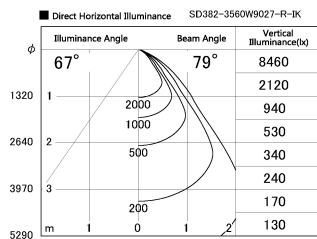

Item no. SD382-3560W9027-R-IK

Series Name: Cylinder Arm Reflector in-track tracklight.(SD382-R-IK)

Installation	Track mount
Type	Reflector type tracklight : Cylinder Arm type
Fixture wattage	36W
Beam angle	79deg
Color Temp.	2700K
CRI	Ra>90
Luminous	3268 lm
Body	Die-castaluminumalloy
Body finish	White
Trim finish	N/A
Reflector finish	N/A
IP Rate	IP20
Light source	COB module
Input Voltage	AC220~240V
Dimming Type	Non-Dimmable
Certificate	CE,CCC
Cut Hole	N/A