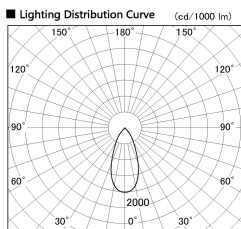

Item no. SD382-2840W9027-R-IK

Series Name: Cylinder Arm Reflector in-track tracklight.(SD382-R-IK)

Installation	Track mount
Type	Reflector type tracklight : Cylinder Arm type
Fixture wattage	28W
Beam angle	44deg
Color Temp.	2700K
CRI	Ra>90
Luminous	3010 lm
Body	Die-castaluminumalloy
Body finish	White
Trim finish	N/A
Reflector finish	N/A
IP Rate	IP20
Light source	COB module
Input Voltage	AC220~240V
Dimming Type	Non-Dimmable
Certificate	CE,CCC
Cut Hole	N/A