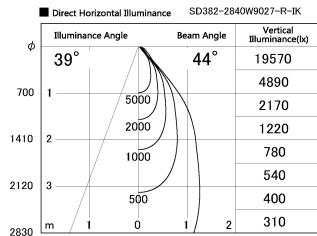

Item no. SD382-2840W9027-R-IK

Series Name: Cylinder Arm Reflector in-track tracklight.(SD382-R-IK)

Installation	Track mount
Type	Reflector type tracklight : Cylinder Arm type
Fixture wattage	28W
Beam angle	44deg
Color Temp.	2700K
CRI	Ra>90
Luminous	3010 lm
Body	Die-castaluminumalloy
Body finish	White
Trim finish	N/A
Reflector finish	N/A
IP Rate	IP20
Light source	COB module
Input Voltage	AC220~240V
Dimming Type	Non-Dimmable
Certificate	CE,CCC
Cut Hole	N/A