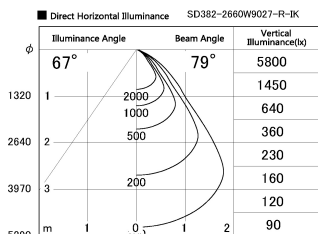

Item no. SD382-2660W9027-R-IK

Series Name: Cylinder Arm Reflector in-track tracklight.(SD382-R-IK)

|                  |  |
|------------------|--|
| Installation     | Track mount                                      |
| Type             | Reflector type tracklight :<br>Cylinder Arm type |
| Fixture wattage  | 24W  |
| Beam angle       | 79deg  |
| Color Temp.      | 2700K  |
| CRI              | Ra>90  |
| Luminous         | 2241 lm  |
| Body             | Die-castaluminumalloy                            |
| Body finish      | White  |
| Trim finish      | N/A  |
| Reflector finish | N/A  |
| IP Rate          | IP20   |
| Light source     | COB module                                       |
| Input Voltage    | AC220~240V                                       |
| Dimming Type     | Non-Dimmable                                     |
| Certificate      | CE,CCC   |
| Cut Hole         | N/A  |