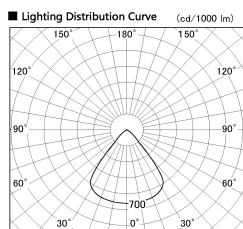

Item no. SD382-2660W9027-R-IK

Series Name: Cylinder Arm Reflector in-track tracklight.(SD382-R-IK)

|                  |  |
|------------------|--|
| Installation     | Track mount                                      |
| Type             | Reflector type tracklight :<br>Cylinder Arm type |
| Fixture wattage  | 24W  |
| Beam angle       | 79deg  |
| Color Temp.      | 2700K  |
| CRI              | Ra>90  |
| Luminous         | 2241 lm  |
| Body             | Die-castaluminumalloy                            |
| Body finish      | White  |
| Trim finish      | N/A  |
| Reflector finish | N/A  |
| IP Rate          | IP20   |
| Light source     | COB module                                       |
| Input Voltage    | AC220~240V                                       |
| Dimming Type     | Non-Dimmable                                     |
| Certificate      | CE,CCC   |
| Cut Hole         | N/A  |