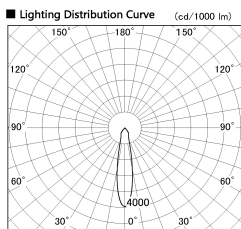

Item no. SD382-2020W9027-R-IK

Series Name: Cylinder Arm Reflector in-track tracklight.(SD382-R-IK)

Installation	Track mount
Type	Reflector type tracklight : Cylinder Arm type
Fixture wattage	21W
Beam angle	21deg
Color Temp.	2700K
CRI	Ra>90
Luminous	2160 lm
Body	Die-castaluminumalloy
Body finish	White
Trim finish	N/A
Reflector finish	N/A
IP Rate	IP20
Light source	COB module
Input Voltage	AC220~240V
Dimming Type	Non-Dimmable
Certificate	CE,CCC
Cut Hole	N/A