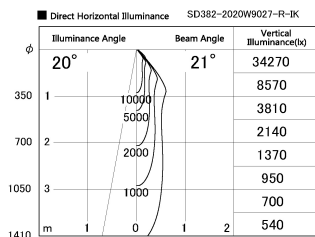

Item no. SD382-2020W9027-R-IK

Series Name: Cylinder Arm Reflector in-track tracklight.(SD382-R-IK)

Installation	Track mount
Type	Reflector type tracklight : Cylinder Arm type
Fixture wattage	21W
Beam angle	21deg
Color Temp.	2700K
CRI	Ra>90
Luminous	2160 lm
Body	Die-castaluminumalloy
Body finish	White
Trim finish	N/A
Reflector finish	N/A
IP Rate	IP20
Light source	COB module
Input Voltage	AC220~240V
Dimming Type	Non-Dimmable
Certificate	CE,CCC
Cut Hole	N/A