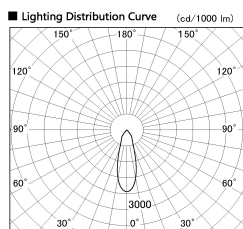

Item no. SD382-2030W9027-R-IK

Series Name: Cylinder Arm Reflector in-track tracklight.(SD382-R-IK)

Installation	Track mount
Type	Reflector type tracklight : Cylinder Arm type
Fixture wattage	21W
Beam angle	32deg
Color Temp.	2700K
CRI	Ra>90
Luminous	2189 lm
Body	Die-castaluminumalloy
Body finish	White
Trim finish	N/A
Reflector finish	N/A
IP Rate	IP20
Light source	COB module
Input Voltage	AC220~240V
Dimming Type	Non-Dimmable
Certificate	CE,CCC
Cut Hole	N/A