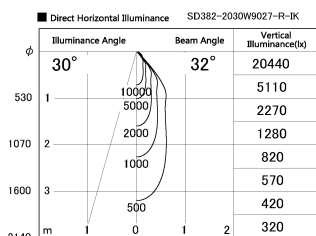

Item no. SD382-2030W9027-R-IK

Series Name: Cylinder Arm Reflector in-track tracklight.(SD382-R-IK)

Installation	Track mount
Type	Reflector type tracklight : Cylinder Arm type
Fixture wattage	21W
Beam angle	32deg
Color Temp.	2700K
CRI	Ra>90
Luminous	2189 lm
Body	Die-castaluminumalloy
Body finish	White
Trim finish	N/A
Reflector finish	N/A
IP Rate	IP20
Light source	COB module
Input Voltage	AC220~240V
Dimming Type	Non-Dimmable
Certificate	CE,CCC
Cut Hole	N/A