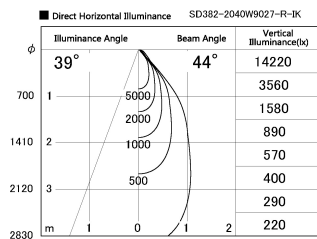

Item no. SD382-2040W9027-R-IK

Series Name: Cylinder Arm Reflector in-track tracklight.(SD382-R-IK)

Installation	Track mount
Type	Reflector type tracklight : Cylinder Arm type
Fixture wattage	21W
Beam angle	44deg
Color Temp.	2700K
CRI	Ra>90
Luminous	2188 lm
Body	Die-castaluminumalloy
Body finish	White
Trim finish	N/A
Reflector finish	N/A
IP Rate	IP20
Light source	COB module
Input Voltage	AC220~240V
Dimming Type	Non-Dimmable
Certificate	CE,CCC
Cut Hole	N/A