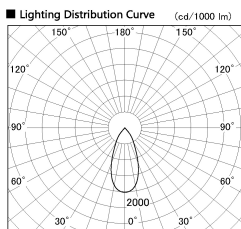

Item no. SD382-2040W9027-R-IK

Series Name: Cylinder Arm Reflector in-track tracklight.(SD382-R-IK)

Installation	Track mount
Type	Reflector type tracklight : Cylinder Arm type
Fixture wattage	21W
Beam angle	44deg
Color Temp.	2700K
CRI	Ra>90
Luminous	2188 lm
Body	Die-castaluminumalloy
Body finish	White
Trim finish	N/A
Reflector finish	N/A
IP Rate	IP20
Light source	COB module
Input Voltage	AC220~240V
Dimming Type	Non-Dimmable
Certificate	CE,CCC
Cut Hole	N/A