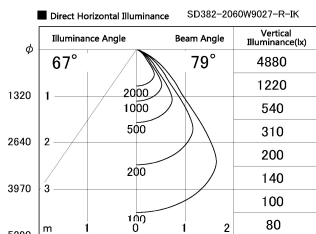

Item no. SD382-2060W9027-R-IK

Series Name: Cylinder Arm Reflector in-track tracklight.(SD382-R-IK)

Installation	Track mount
Type	Reflector type tracklight : Cylinder Arm type
Fixture wattage	21W
Beam angle	79deg
Color Temp.	2700K
CRI	Ra>90
Luminous	1885 lm
Body	Die-castaluminumalloy
Body finish	White
Trim finish	N/A
Reflector finish	N/A
IP Rate	IP20
Light source	COB module
Input Voltage	AC220~240V
Dimming Type	Non-Dimmable
Certificate	CE,CCC
Cut Hole	N/A