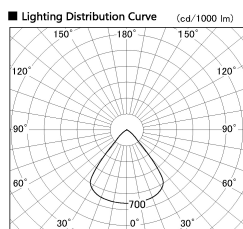

Item no. SD382-2060W9027-R-IK

Series Name: Cylinder Arm Reflector in-track tracklight.(SD382-R-IK)

Installation	Track mount
Type	Reflector type tracklight : Cylinder Arm type
Fixture wattage	21W
Beam angle	79deg
Color Temp.	2700K
CRI	Ra>90
Luminous	1885 lm
Body	Die-castaluminumalloy
Body finish	White
Trim finish	N/A
Reflector finish	N/A
IP Rate	IP20
Light source	COB module
Input Voltage	AC220~240V
Dimming Type	Non-Dimmable
Certificate	CE,CCC
Cut Hole	N/A