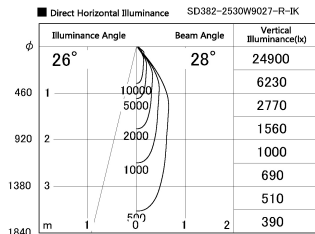

Item no. SD382-2530W9027-R-IK

Series Name: Cylinder Arm Reflector in-track tracklight.(SD382-R-IK)

Installation	Track mount
Type	Reflector type tracklight : Cylinder Arm type
Fixture wattage	24W
Beam angle	28deg
Color Temp.	2700K
CRI	Ra>90
Luminous	2308 lm
Body	Die-castaluminumalloy
Body finish	White
Trim finish	N/A
Reflector finish	N/A
IP Rate	IP20
Light source	COB module
Input Voltage	AC220~240V
Dimming Type	Non-Dimmable
Certificate	CE,CCC
Cut Hole	N/A