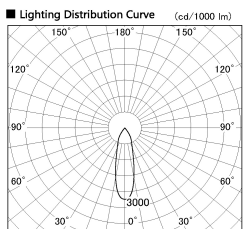

Item no. SD382-2530W9027-R-IK

Series Name: Cylinder Arm Reflector in-track tracklight.(SD382-R-IK)

Installation	Track mount
Type	Reflector type tracklight : Cylinder Arm type
Fixture wattage	24W
Beam angle	28deg
Color Temp.	2700K
CRI	Ra>90
Luminous	2308 lm
Body	Die-castaluminumalloy
Body finish	White
Trim finish	N/A
Reflector finish	N/A
IP Rate	IP20
Light source	COB module
Input Voltage	AC220~240V
Dimming Type	Non-Dimmable
Certificate	CE,CCC
Cut Hole	N/A