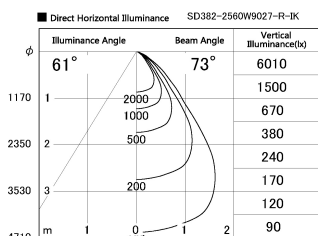

Item no. SD382-2560W9027-R-IK

Series Name: Cylinder Arm Reflector in-track tracklight.(SD382-R-IK)

Installation	Track mount
Type	Reflector type tracklight : Cylinder Arm type
Fixture wattage	24W
Beam angle	73deg
Color Temp.	2700K
CRI	Ra>90
Luminous	1973 lm
Body	Die-castaluminumalloy
Body finish	White
Trim finish	N/A
Reflector finish	N/A
IP Rate	IP20
Light source	COB module
Input Voltage	AC220~240V
Dimming Type	Non-Dimmable
Certificate	CE,CCC
Cut Hole	N/A