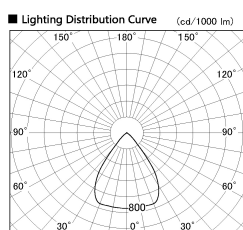

Item no. SD382-2560W9027-R-IK

Series Name: Cylinder Arm Reflector in-track tracklight.(SD382-R-IK)

Installation	Track mount
Type	Reflector type tracklight : Cylinder Arm type
Fixture wattage	24W
Beam angle	73deg
Color Temp.	2700K
CRI	Ra>90
Luminous	1973 lm
Body	Die-castaluminumalloy
Body finish	White
Trim finish	N/A
Reflector finish	N/A
IP Rate	IP20
Light source	COB module
Input Voltage	AC220~240V
Dimming Type	Non-Dimmable
Certificate	CE,CCC
Cut Hole	N/A