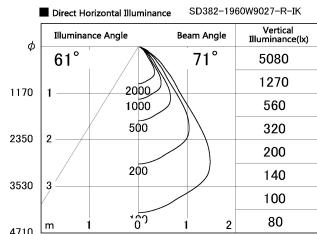

Item no. SD382-1960W9027-R-IK

Series Name: Cylinder Arm Reflector in-track tracklight.(SD382-R-IK)

Installation	Track mount
Type	Reflector type tracklight : Cylinder Arm type
Fixture wattage	18.6W
Beam angle	71deg
Color Temp.	2700K
CRI	Ra>90
Luminous	1522 lm
Body	Die-castaluminumalloy
Body finish	White
Trim finish	N/A
Reflector finish	N/A
IP Rate	IP20
Light source	COB module
Input Voltage	AC220~240V
Dimming Type	Non-Dimmable
Certificate	CE,CCC
Cut Hole	N/A