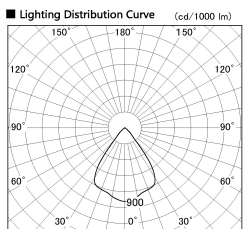

Item no. SD382-1960W9027-R-IK

Series Name: Cylinder Arm Reflector in-track tracklight.(SD382-R-IK)

Installation	Track mount
Type	Reflector type tracklight : Cylinder Arm type
Fixture wattage	18.6W
Beam angle	71deg
Color Temp.	2700K
CRI	Ra>90
Luminous	1522 lm
Body	Die-castaluminumalloy
Body finish	White
Trim finish	N/A
Reflector finish	N/A
IP Rate	IP20
Light source	COB module
Input Voltage	AC220~240V
Dimming Type	Non-Dimmable
Certificate	CE,CCC
Cut Hole	N/A