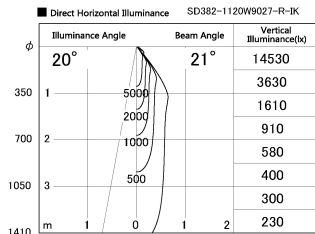

Item no. SD382-1120W9027-R-IK

Series Name: Cylinder Arm Reflector in-track tracklight.(SD382-R-IK)

Installation	Track mount
Type	Reflector type tracklight : Cylinder Arm type
Fixture wattage	10.5W
Beam angle	21deg
Color Temp.	2700K
CRI	Ra>90
Luminous	935 lm
Body	Die-castaluminumalloy
Body finish	White
Trim finish	N/A
Reflector finish	N/A
IP Rate	IP20
Light source	COB module
Input Voltage	AC220~240V
Dimming Type	Non-Dimmable
Certificate	CE,CCC
Cut Hole	N/A