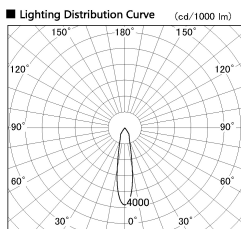

Item no. SD382-1120W9027-R-IK

Series Name: Cylinder Arm Reflector in-track tracklight.(SD382-R-IK)

Installation	Track mount
Type	Reflector type tracklight : Cylinder Arm type
Fixture wattage	10.5W
Beam angle	21deg
Color Temp.	2700K
CRI	Ra>90
Luminous	935 lm
Body	Die-castaluminumalloy
Body finish	White
Trim finish	N/A
Reflector finish	N/A
IP Rate	IP20
Light source	COB module
Input Voltage	AC220~240V
Dimming Type	Non-Dimmable
Certificate	CE,CCC
Cut Hole	N/A