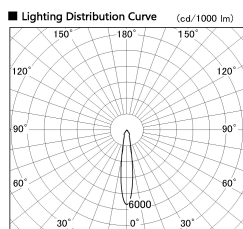

Item no. SD382-0815W9027-R-IK

Series Name: Cylinder Arm Reflector in-track tracklight.(SD382-R-IK)

Installation	Track mount
Type	Reflector type tracklight : Cylinder Arm type
Fixture wattage	7.5W
Beam angle	17deg
Color Temp.	2700K
CRI	Ra>90
Luminous	691 lm
Body	Die-castaluminumalloy
Body finish	White
Trim finish	N/A
Reflector finish	N/A
IP Rate	IP20
Light source	COB module
Input Voltage	AC220~240V
Dimming Type	Non-Dimmable
Certificate	CE,CCC
Cut Hole	N/A