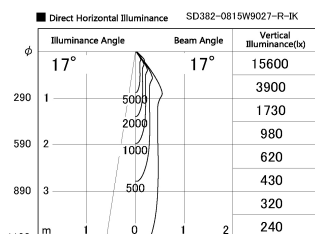

Item no. SD382-0815W9027-R-IK

Series Name: Cylinder Arm Reflector in-track tracklight.(SD382-R-IK)

Installation	Track mount
Type	Reflector type tracklight : Cylinder Arm type
Fixture wattage	7.5W
Beam angle	17deg
Color Temp.	2700K
CRI	Ra>90
Luminous	691 lm
Body	Die-castaluminumalloy
Body finish	White
Trim finish	N/A
Reflector finish	N/A
IP Rate	IP20
Light source	COB module
Input Voltage	AC220~240V
Dimming Type	Non-Dimmable
Certificate	CE,CCC
Cut Hole	N/A