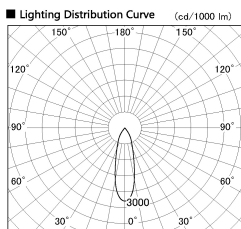

Item no. SD382-0830W9027-R-IK

Series Name: Cylinder Arm Reflector in-track tracklight.(SD382-R-IK)

Installation	Track mount
Type	Reflector type tracklight : Cylinder Arm type
Fixture wattage	7.5W
Beam angle	28deg
Color Temp.	2700K
CRI	Ra>90
Luminous	717 lm
Body	Die-castaluminumalloy
Body finish	White
Trim finish	N/A
Reflector finish	N/A
IP Rate	IP20
Light source	COB module
Input Voltage	AC220~240V
Dimming Type	Non-Dimmable
Certificate	CE,CCC
Cut Hole	N/A