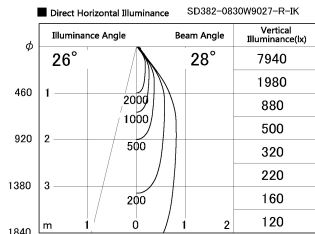

Item no. SD382-0830W9027-R-IK

Series Name: Cylinder Arm Reflector in-track tracklight.(SD382-R-IK)

Installation	Track mount
Type	Reflector type tracklight : Cylinder Arm type
Fixture wattage	7.5W
Beam angle	28deg
Color Temp.	2700K
CRI	Ra>90
Luminous	717 lm
Body	Die-castaluminumalloy
Body finish	White
Trim finish	N/A
Reflector finish	N/A
IP Rate	IP20
Light source	COB module
Input Voltage	AC220~240V
Dimming Type	Non-Dimmable
Certificate	CE,CCC
Cut Hole	N/A