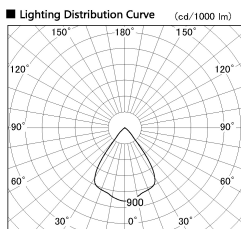

Item no. SD382-0860W9027-R-IK

Series Name: Cylinder Arm Reflector in-track tracklight.(SD382-R-IK)

Installation	Track mount
Type	Reflector type tracklight : Cylinder Arm type
Fixture wattage	7.5W
Beam angle	71deg
Color Temp.	2700K
CRI	Ra>90
Luminous	627 lm
Body	Die-castaluminumalloy
Body finish	White
Trim finish	N/A
Reflector finish	N/A
IP Rate	IP20
Light source	COB module
Input Voltage	AC220~240V
Dimming Type	Non-Dimmable
Certificate	CE,CCC
Cut Hole	N/A