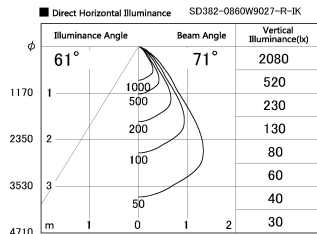

Item no. SD382-0860W9027-R-IK

Series Name: Cylinder Arm Reflector in-track tracklight.(SD382-R-IK)

Installation	Track mount
Type	Reflector type tracklight : Cylinder Arm type
Fixture wattage	7.5W
Beam angle	71deg
Color Temp.	2700K
CRI	Ra>90
Luminous	627 lm
Body	Die-castaluminumalloy
Body finish	White
Trim finish	N/A
Reflector finish	N/A
IP Rate	IP20
Light source	COB module
Input Voltage	AC220~240V
Dimming Type	Non-Dimmable
Certificate	CE,CCC
Cut Hole	N/A