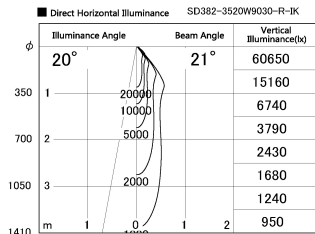

Item no. SD382-3520W9030-R-IK

Series Name: Cylinder Arm Reflector in-track tracklight.(SD382-R-IK)

Installation	Track mount
Type	Reflector type tracklight : Cylinder Arm type
Fixture wattage	36W
Beam angle	21deg
Color Temp.	3000K
CRI	Ra>90
Luminous	3823 lm
Body	Die-castaluminumalloy
Body finish	White
Trim finish	N/A
Reflector finish	N/A
IP Rate	IP20
Light source	COB module
Input Voltage	AC220~240V
Dimming Type	Non-Dimmable
Certificate	CE,CCC
Cut Hole	N/A