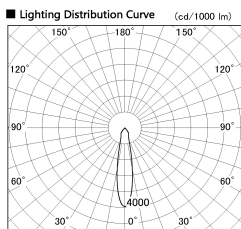

Item no. SD382-3520W9030-R-IK

Series Name: Cylinder Arm Reflector in-track tracklight.(SD382-R-IK)

Installation	Track mount
Type	Reflector type tracklight : Cylinder Arm type
Fixture wattage	36W
Beam angle	21deg
Color Temp.	3000K
CRI	Ra>90
Luminous	3823 lm
Body	Die-castaluminumalloy
Body finish	White
Trim finish	N/A
Reflector finish	N/A
IP Rate	IP20
Light source	COB module
Input Voltage	AC220~240V
Dimming Type	Non-Dimmable
Certificate	CE,CCC
Cut Hole	N/A