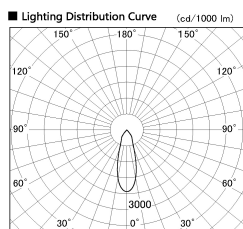

Item no. SD382-3530W9030-R-IK

Series Name: Cylinder Arm Reflector in-track tracklight.(SD382-R-IK)

Installation	Track mount
Type	Reflector type tracklight : Cylinder Arm type
Fixture wattage	36W
Beam angle	32deg
Color Temp.	3000K
CRI	Ra>90
Luminous	3874 lm
Body	Die-castaluminumalloy
Body finish	White
Trim finish	N/A
Reflector finish	N/A
IP Rate	IP20
Light source	COB module
Input Voltage	AC220~240V
Dimming Type	Non-Dimmable
Certificate	CE,CCC
Cut Hole	N/A