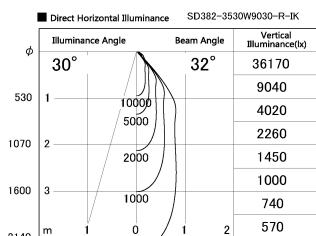

Item no. SD382-3530W9030-R-IK

Series Name: Cylinder Arm Reflector in-track tracklight.(SD382-R-IK)

Installation	Track mount
Type	Reflector type tracklight : Cylinder Arm type
Fixture wattage	36W
Beam angle	32deg
Color Temp.	3000K
CRI	Ra>90
Luminous	3874 lm
Body	Die-castaluminumalloy
Body finish	White
Trim finish	N/A
Reflector finish	N/A
IP Rate	IP20
Light source	COB module
Input Voltage	AC220~240V
Dimming Type	Non-Dimmable
Certificate	CE,CCC
Cut Hole	N/A