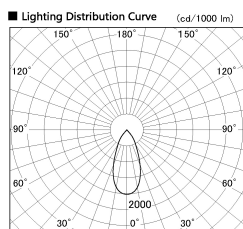

Item no. SD382-3540W9030-R-IK

Series Name: Cylinder Arm Reflector in-track tracklight.(SD382-R-IK)

■ Direct Horizontal Illuminance SD382-3540W9030-R-IK

φ	Illuminance Angle	Beam Angle	Vertical Illuminance(lx)
700	39°	44°	25180
1410	1		6290
2120	2		2800
2830	3		1570
	1		1010
	2		700
	3		510
	1	2	390

Installation	Track mount
Type	Reflector type tracklight : Cylinder Arm type
Fixture wattage	36W
Beam angle	44deg
Color Temp.	3000K
CRI	Ra>90
Luminous	3873 lm
Body	Die-castaluminumalloy
Body finish	White
Trim finish	N/A
Reflector finish	N/A
IP Rate	IP20
Light source	COB module
Input Voltage	AC220~240V
Dimming Type	Non-Dimmable
Certificate	CE,CCC
Cut Hole	N/A